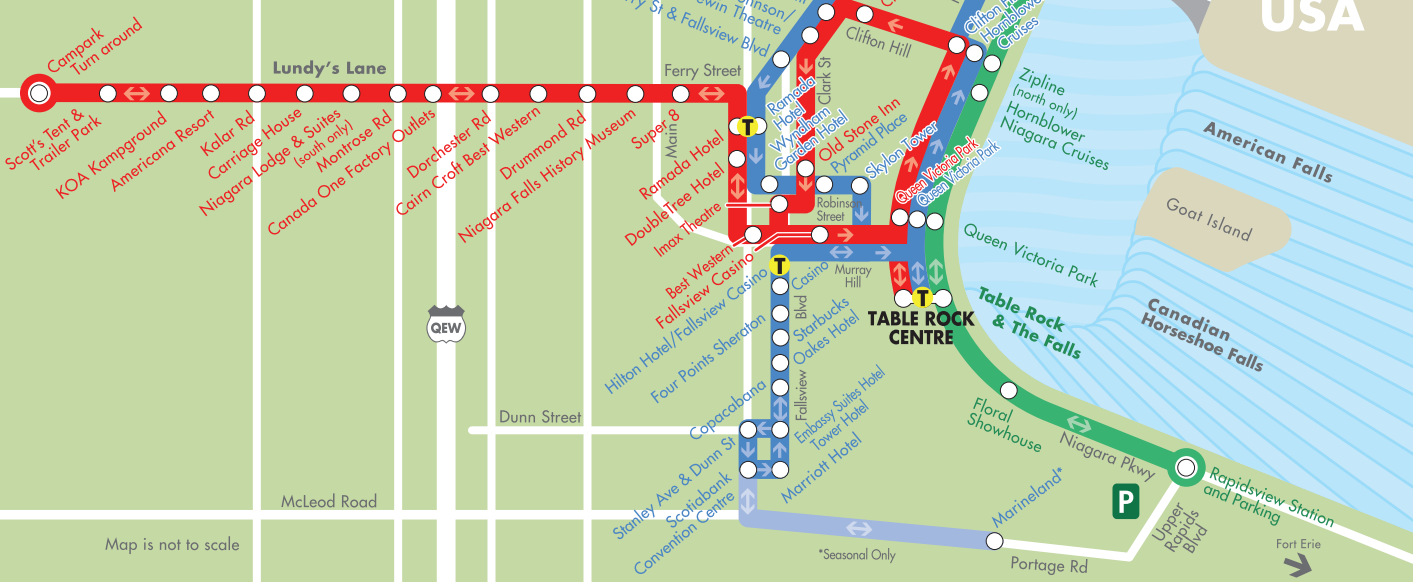

Routes

- █ Red Line - Lundy's Lane
- █ Blue Line - Fallsview/Clifton Hill
- █ Green Line - Niagara Parks
- █ Orange Line - NOTL Shuttle
- Table Rock Centre
- Transfer
- WEGO Stop

CANADA

USA

Niagara on-the-Lake Shuttle

Map is not to scale

*Seasonal Only